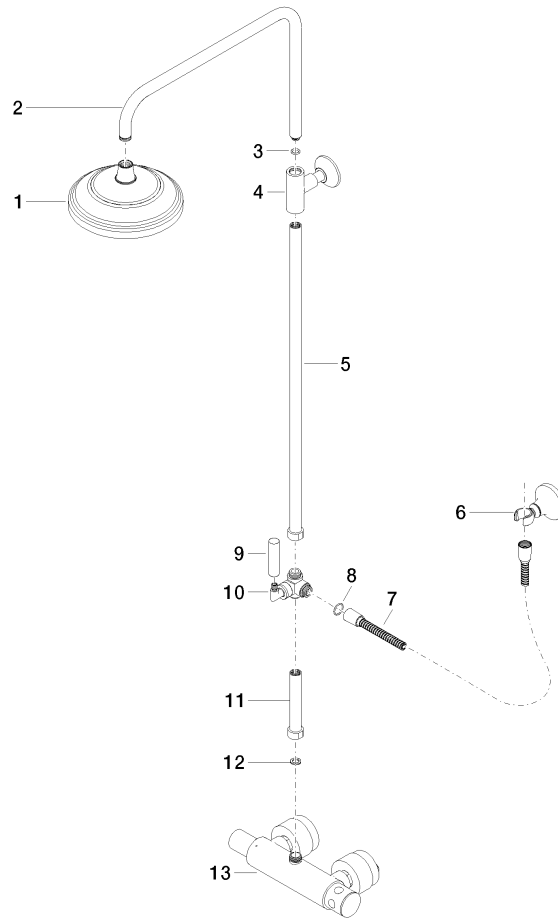

ST 050 304 4360

- shower with fixed riser projection 420mm
- rain shower Ø 200 mm
- rain shower with anti-scale system
- max. rainshower flow 14 l/min
- Function from: 8 l/min
- rotary diverter for fixed-riser shower/hand shower
- height of fittings up to rain shower (bottom edge) 985mm
- height of fittings up to top edge of elbow 1160mm
- two-part push-on rosette Ø 65 mm
- rosette for shower holder Ø 65mm
- rosette for wall mounting Ø 60mm
- gauge 150 mm - 13 mm
- metal shower hose 1250mm with integrated anti-twist protection
- 1/2" connection
- Pipe diameter 20 mm

Flow rate chart

Certificates

LGA_38665.

ST 050 304 4360

Parts for other finishes can be found here: [Chrome](#)

Spare parts list

No.	Item Number	Name	Quantity used	Delivery time
1	04 12 05 038 01-09	shower	1	60
2	04 28 22 101 20-09	spout	1	40
3	90 14 10 011 00 90	seal	1	2
4	90 17 11 037 01-09	holder	1	-
Spare part can no longer be ordered, please order the replacement item				
5	90 28 22 104 00-09	pipe	1	-
Spare part can no longer be ordered, please order the replacement item				
6	90 17 09 045 01-09	diverter	1	40
7	09 30 30 064-09	screw	1	40
8	09 18 20 011-09	base	1	40
9	09 28 22 013 90	pipe	1	2
10	11 170 370-09	MADISON Lever insert - Durabronz (23kt Gold)	1	40
11	09 30 30 062-09	screw	1	40
12	09 14 10 122 90	seal	1	2
13	28 104 970-09	Metal shower hose 1/2" x 1/2" x 1250 mm - Durabronz (23kt Gold)	1	40
14	28 050 410-09	holder	1	60
15	90 28 22 103 00-09	pipe	1	-
Spare part can no longer be ordered, please order the replacement item				
16	90 14 20 002 00 90	seal	1	2
17	04 17 01 044 01-09	fitting	1	40