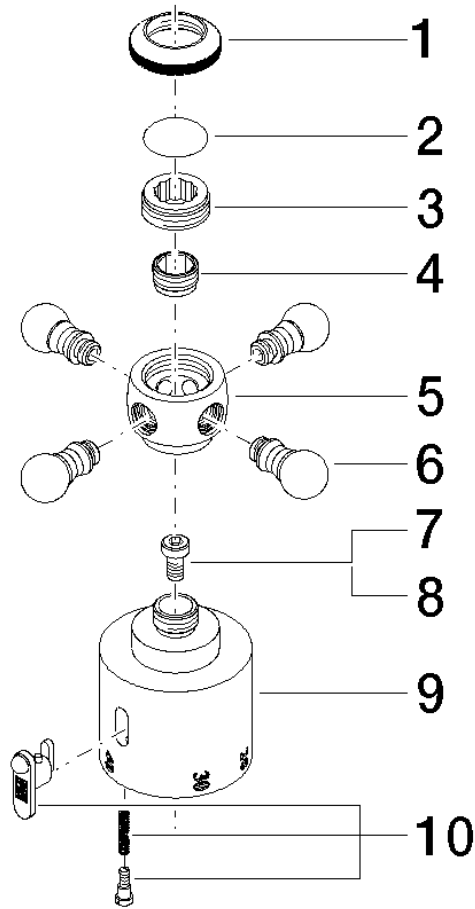

ST 050 304 4360

Parts for other finishes can be found here: [Chrome](#)

Spare parts list

No.	Item Number	Name	Quantity used	Delivery time
1	09 20 36 005-09	handle	1	40
2	09 26 01 016 90	accessories	1	2
3	09 20 83 006 90	handle	1	2
4	09 24 03 119 90	nipple	1	2
6	09 20 36 004-09	handle	4	40
7	90 30 30 027 00 90	screw	1	2
8	09 30 33 004 90	screw	1	2
10	90 21 33 020 00 90	handle	1	2