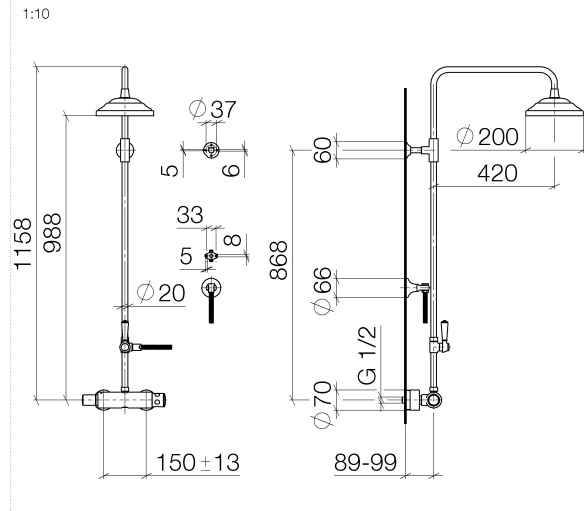

ST 050 304 4360

- shower with fixed riser projection 420mm
- rain shower Ø 200 mm
- rain shower with anti-scale system
- max. rainshower flow 14 l/min
- Function from: 8 l/min
- rotary diverter for fixed-riser shower/hand shower
- height of fittings up to rain shower (bottom edge) 985mm
- height of fittings up to top edge of elbow 1160mm
- two-part push-on rosette Ø 65 mm
- rosette for shower holder Ø 65mm
- rosette for wall mounting Ø 60mm
- gauge 150 mm - 13 mm
- metal shower hose 1250mm with integrated anti-twist protection
- 1/2" connection
- Pipe diameter 20 mm

Flow rate chart

Certificates

LGA_38665.

ST 050 304 4360

Parts for other finishes can be found here: [Chrome](#)

Spare parts list

No.	Item Number	Name	Quantity used	Delivery time
1	04 12 05 038 01-09	shower	1	60
2	04 28 22 101 20-09	spout	1	40
3	90 14 10 011 00 90	seal	1	2
4	90 17 11 037 01-09	holder	1	-
Spare part can no longer be ordered, please order the replacement item				
5	90 28 22 104 00-09	pipe	1	-
Spare part can no longer be ordered, please order the replacement item				
6	90 17 09 045 01-09	diverter	1	40
7	09 30 30 064-09	screw	1	40
8	09 18 20 011-09	base	1	40
9	09 28 22 013 90	pipe	1	2
10	11 170 370-09	MADISON Lever insert - Durabronz (23kt Gold)	1	40
11	09 30 30 062-09	screw	1	40
12	09 14 10 122 90	seal	1	2
13	28 104 970-09	Metal shower hose 1/2" x 1/2" x 1250 mm - Durabronz (23kt Gold)	1	40
14	28 050 410-09	holder	1	60
15	90 28 22 103 00-09	pipe	1	-
Spare part can no longer be ordered, please order the replacement item				
16	90 14 20 002 00 90	seal	1	2
17	04 17 01 044 01-09	fitting	1	40